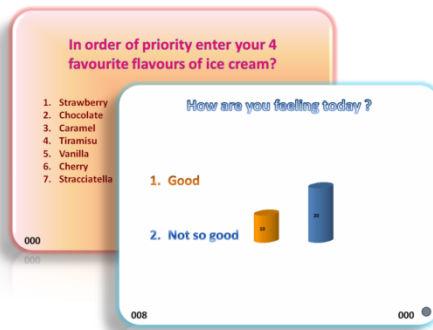

The key to Edivote™ Pro is simplicity (as easy as 1, 2, 3)

Edivote™ Pro has all the capabilities of the standard Edivote™ but also provides additional functionality designed for regular users who require more than just the basics.

The main additions are:

Comparisons, Ranking, Scoring and a more enhanced reporting ability.

EdiVote™ Pro also gives the user a greater choice of slide types (vertical, horizontal, pie chart, vertical bars, horizontal bars, score board, moment to moment). Individual bars can be placed where ever you wish to show them on the slide. All the features of Microsoft® PowerPoint® 2007 are usable by converting the EdiVote™ Pro slide which gives more opportunities to design your slide or the whole show.

EdiVote™ Pro also offers a Roster function to enable individual tracking as and when required.